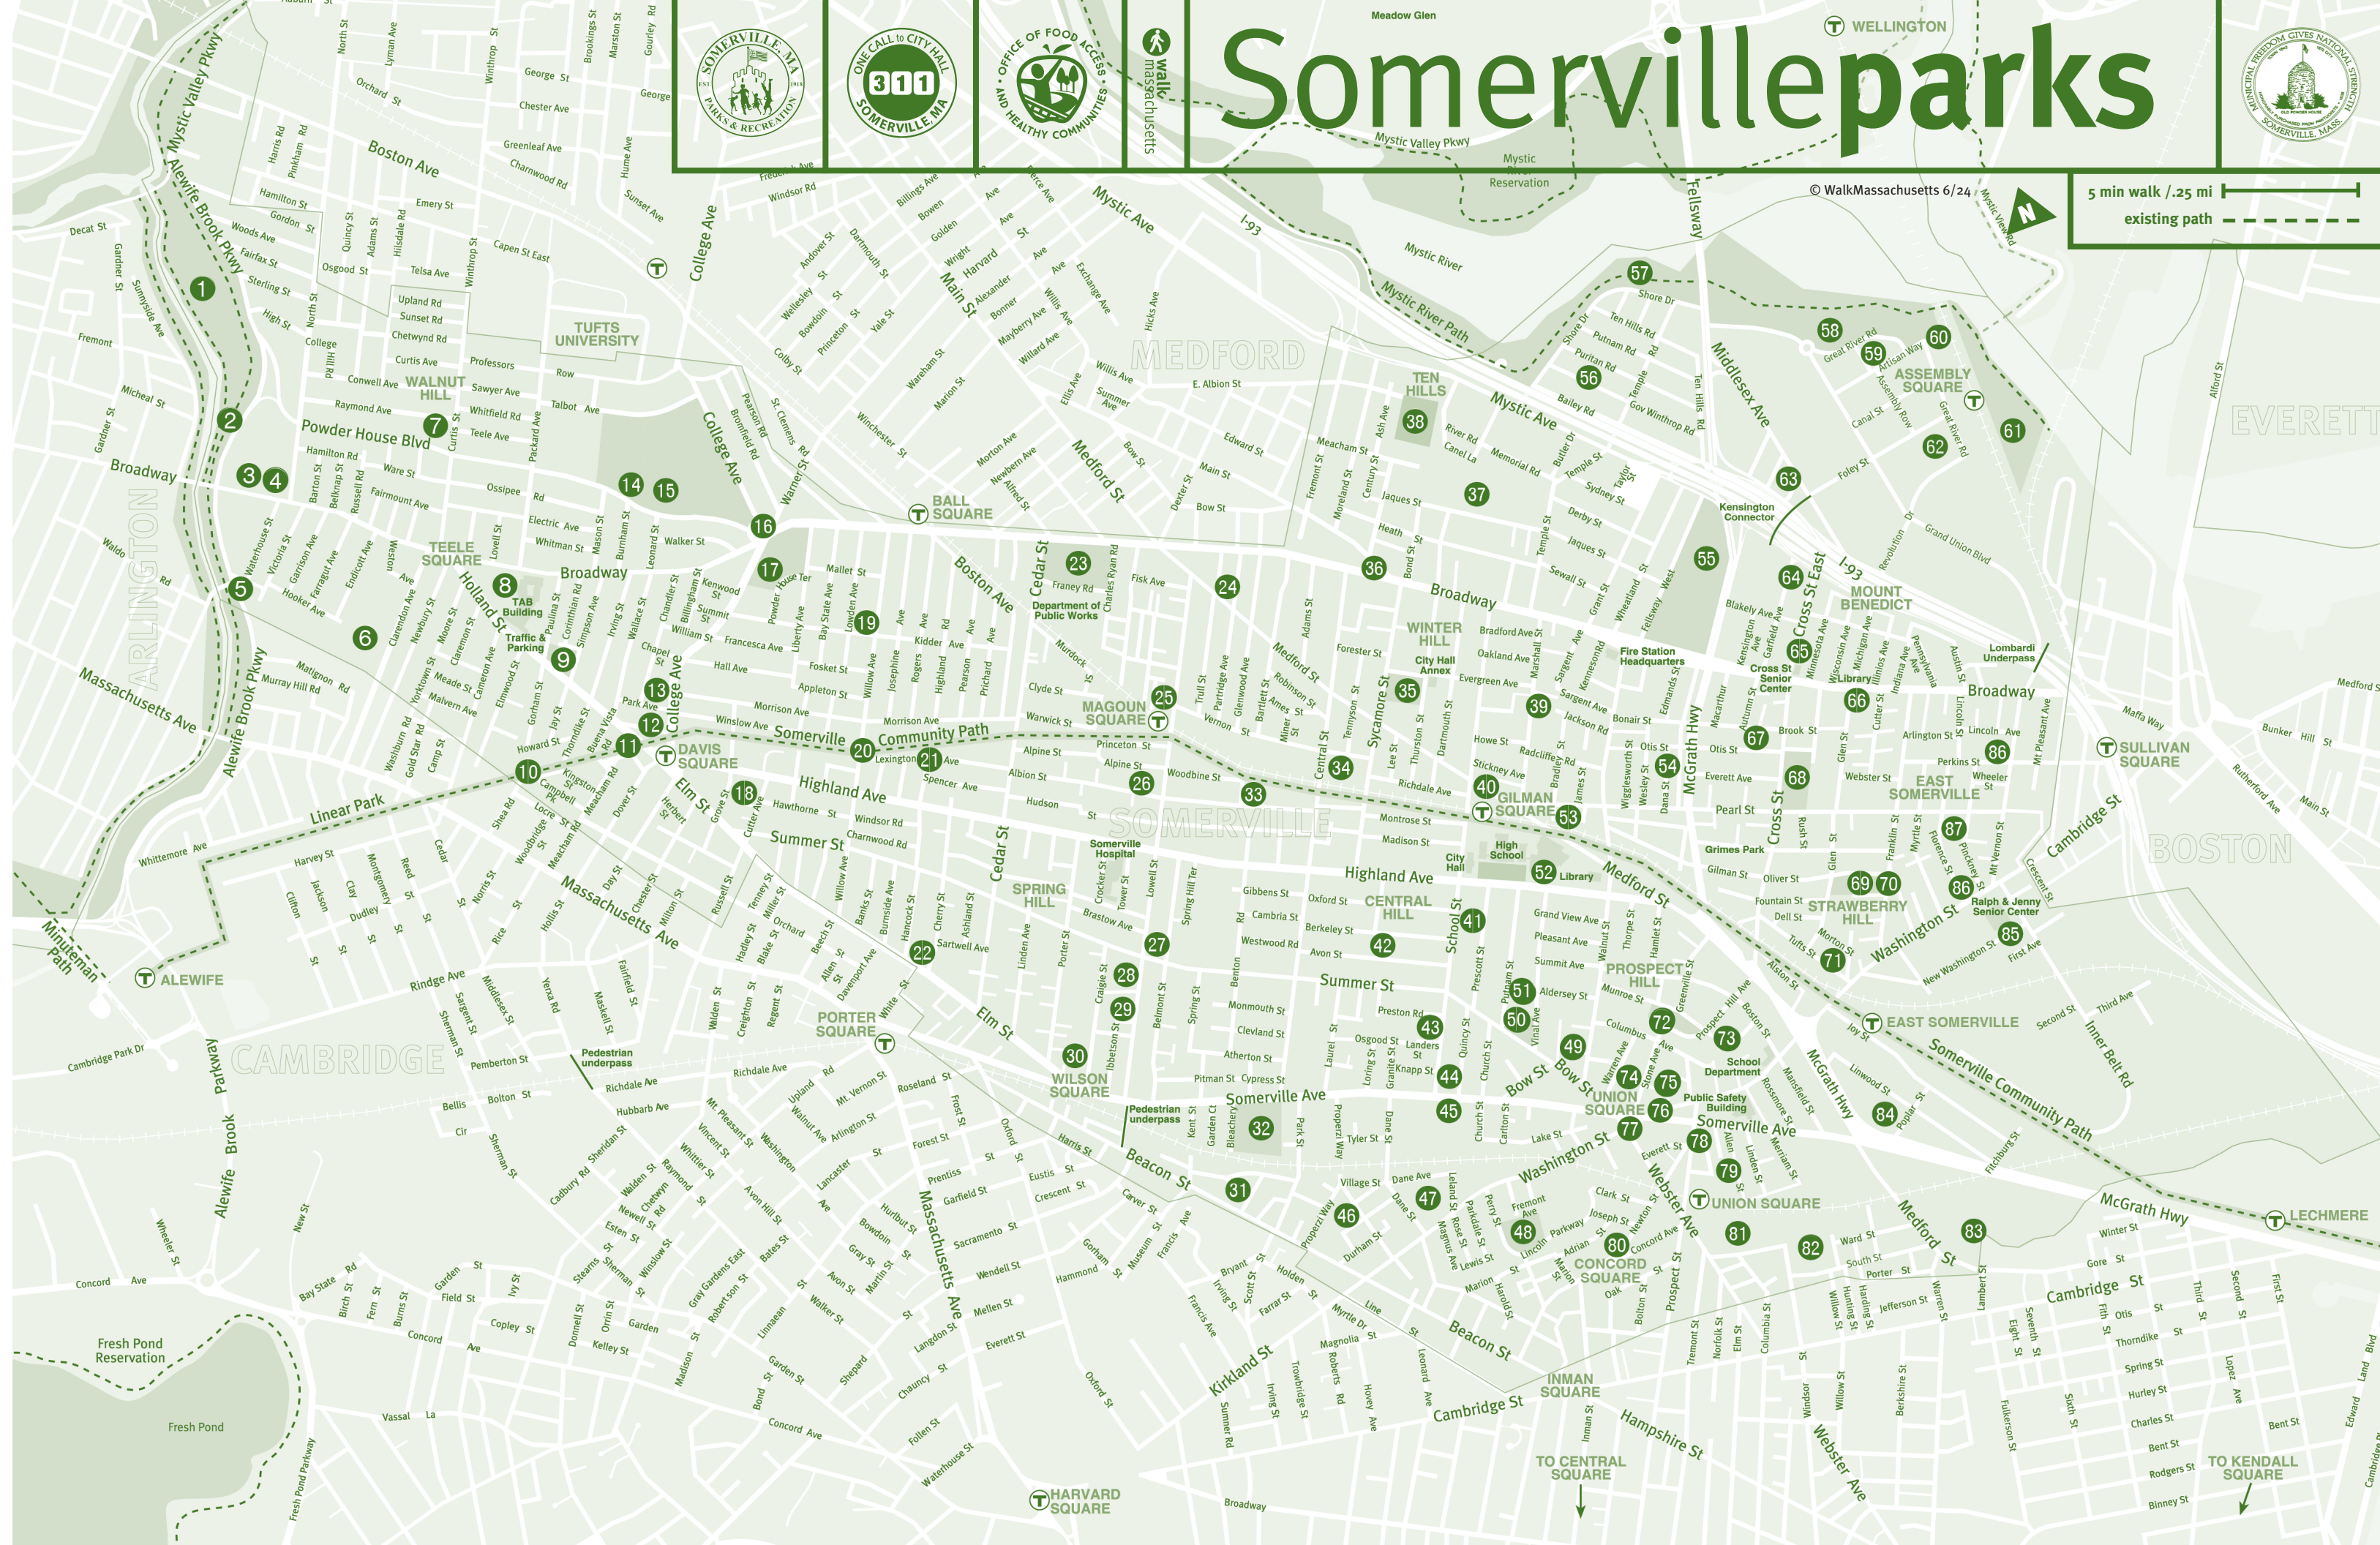

Apply for sports leagues, birthday parties, weddings and other events through Somerville Parks and Recreation Department/Solicite permisos para ligas deportivas, fiestas de cumpleaños, bodas y otros eventos a través del Departamento de Parques y Recreación de Somerville/ Inscreva-se para ligas esportivas, festas de aniversário, casamentos e outros eventos no Departamento de Parques e Recreação de Somerville/Aplike pou lig espò, fèt anivèsè nesans, maryaj ak lòt evènman atravè Somerville Parks and Recreation Department/समरभलि पार्क तथा मनोरञ्जन वभिग माफ्त खेलकुद लागिहु, जन्मदैनिका पार्टी, ववाह तथा अन्य कार्यक्रमहरु गर्नका लागि आवेदन दनिहोस्।/透过萨默维尔公园及康乐局申请体育联赛、生日派对、婚礼和其他活动许可证 / 透過薩默維爾公園及康樂局申請體育聯賽、生日派對、婚禮和其他活動許可證。 www.somervillerec.com

parks/parques/parques/pak/पार्कहरु/公園/公园

Dilboyl Field — Alewife Brook Parkway

Alewife Brook Reservation* — Mystic Valley Parkway

Veterans Memorial Cemetery — Broadway/North

Design: ninagarfinkle.com